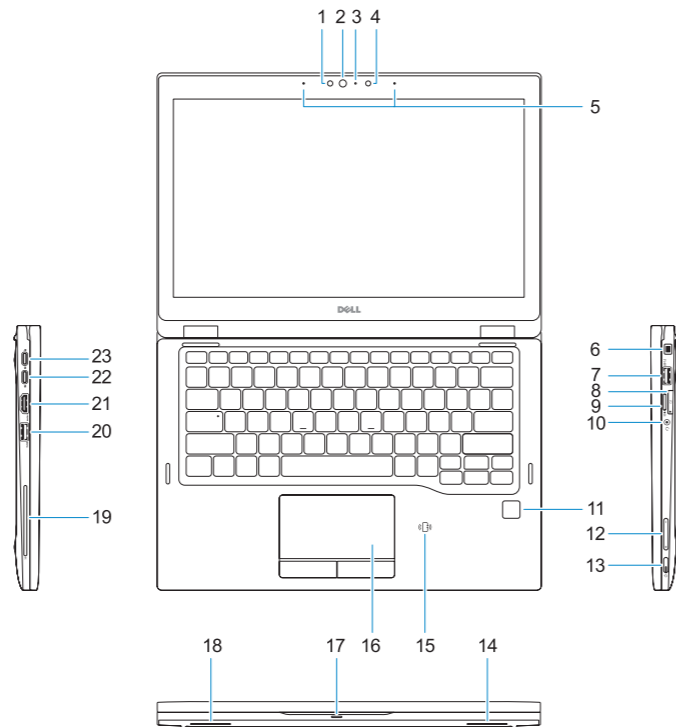

[Dell.com/contactdell](https://www.dell.com/contactdell)

[Dell.com/regulatory_compliance](https://www.dell.com/regulatory_compliance)

P29S

P29S001

Latitude 5289 2-in-1

Features

Značajke | Jellemzők | Характеристики | Funkcije

1. IR camera (optional)
2. IR camera status light
3. Camera status light
4. Camera
5. Microphones
6. Noble Wedge lock slot
7. USB 3.0 port with PowerShare
8. SIM card tray
9. SD card reader
10. Universal combo jack (global headset jack + microphone-in + line-in support)
11. Fingerprint reader (optional)
12. Volume buttons
13. Power button/Status light
14. Speaker
15. NFC sensor (optional)
16. Touchpad
17. Battery status light
18. Speaker
19. Smart card reader (optional)
20. USB 3.0 port
21. HDMI port
22. DisplayPort over USB Type-C
23. DisplayPort over USB Type-C
24. Service tag label